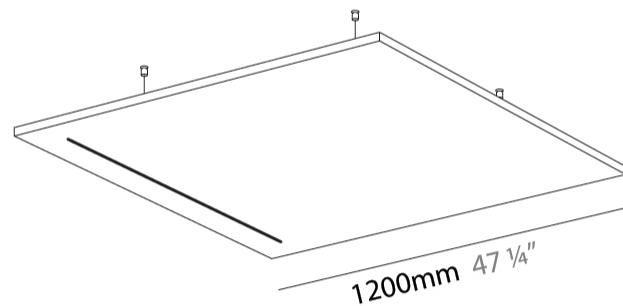

1. To build a product code in our configurator select the specify button on the base model # product page
2. To build a manual product code on this datasheet choose from the options listed below in blue font and add the suffix to the base model #

GENERAL

Series: Just Black Acoustic
Partner: Prolicht
Division: Architectural
Installation: Suspension
Product Type: Acoustic
Mounting Location: Ceiling
Light Distribution: Direct

PHYSICAL

Shape: Square
Length (mm): 1200
Length (in): 47 ¼
Width (mm): 1200
Width (in): 47 ¼
Height (mm): 41
Height (in): 1 ⅝

Fixture Finish: [ANC](#) / [ASH](#) / [BNA](#) / [BTC](#) / [BZE](#) / [CEL](#) / [EGG](#) / [EVG](#) / [FOG](#) / [FOS](#) / [FST](#) / [FUA](#) / [IRI](#) / [IRO](#) / [KHA](#) / [LIC](#) / [LIM](#) / [MER](#) / [MSN](#) / [MUS](#) / [ONX](#) / [PEA](#) / [PLU](#) / [POL](#) / [PPY](#) / [RAY](#) / [ROY](#) / [RST](#) / [STE](#) / [SWD](#) / [TAN](#) / [TAU](#)

Fixture Material: Aluminum
Primary Material: Acoustic
Cable Details: [2000mm](#) / [6000mm](#) Transparent Cable

ELECTRICAL

Lamp Type: LED
Input Wattage (W): 23
Total Output Wattage (W): 20.9
Dimming: Non-Dimmable
Driver Included: No
Driver Location: Remote
Driver Type: Constant Voltage - Universal
Driver Class: Class 2
Input Voltage (V): 120 - 277
Output Voltage (V): 24

LED

Color Temperature (°K): 2700
Max. Delivered Lumen (lm): 603
Nominal Lumen (lm): 862
CRI: >90 CRI
Lamp Life (hrs): 80000

OPTICAL

Beam Angle: 30

RATINGS AND CERTIFICATIONS

Certified By: Certified for North American Standards
IP rating: IP20

PROJECT _____
TYPE _____
SPECIFIER _____
QUANTITY _____
DATE _____